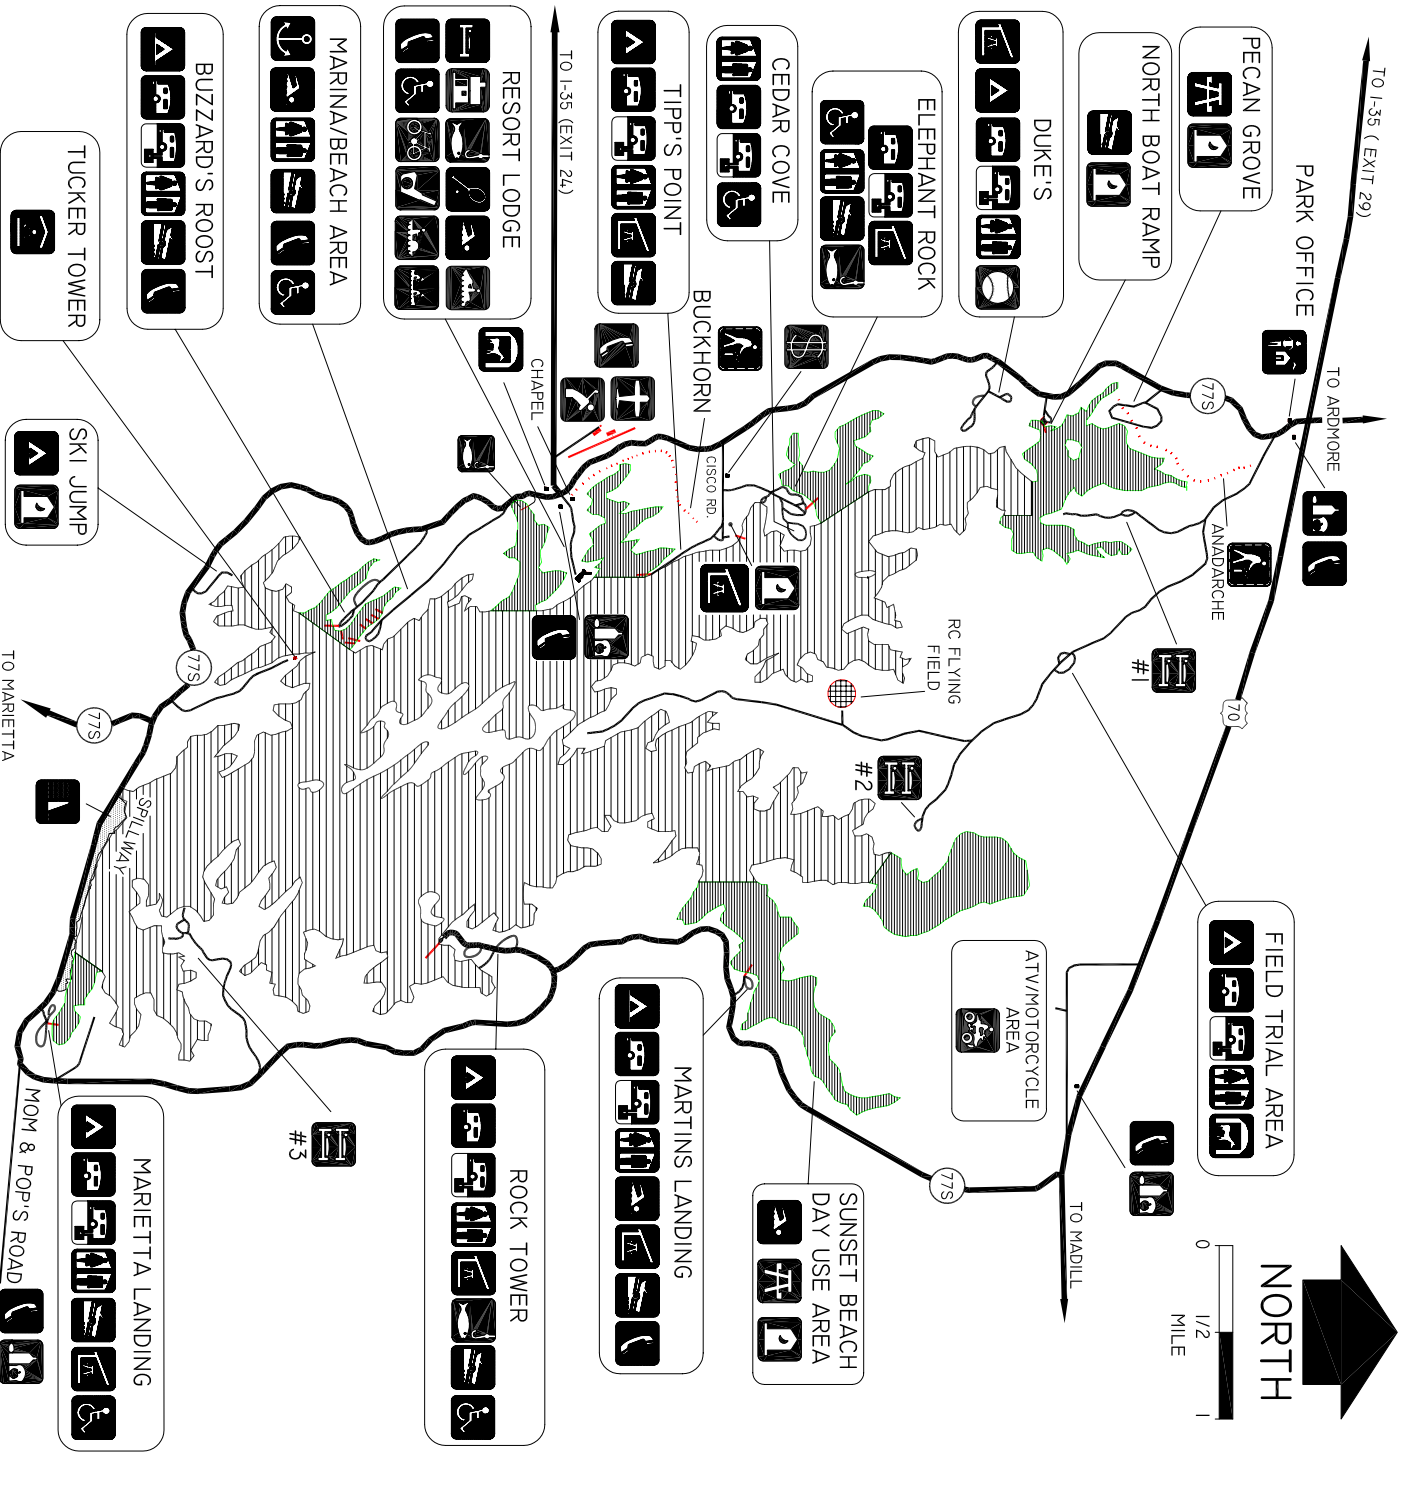

LAKE MURRAY STATE PARK

KEY TO SYMBOLS

	PARK OFFICE		RV CAMPING		BOAT RAMP		BIKE RENTAL		NATURE TRAIL
	STORE		RV DUMP STATION		FISHING PIER		JET SKI RENTAL		NATURE CENTER
	LODGE ROOMS		COMFORT STATION WITH SHOWERS		VAULT TOILETS		CANOE RENTAL		PAY PHONE
	CABINS/COTTAGES		PICNIC PAVILION		MARINA		TENNIS COURTS		DAM
	GROUP CAMP		PICNIC AREA		GOLF COURSE		BALL FIELD		AIRSTRIP
	TENT CAMPING		DAY USE FEE REQUIRED		MINIATURE GOLF		ATV/MOTORCYCLE AREA		HANDICAP ACCESSIBLE
	MARINA/BEACH AREA		PADDLE BOATS		HORSE STABLES		NO SKI AREA		
	ROCK TOWER								
	MARIETTA LANDING								